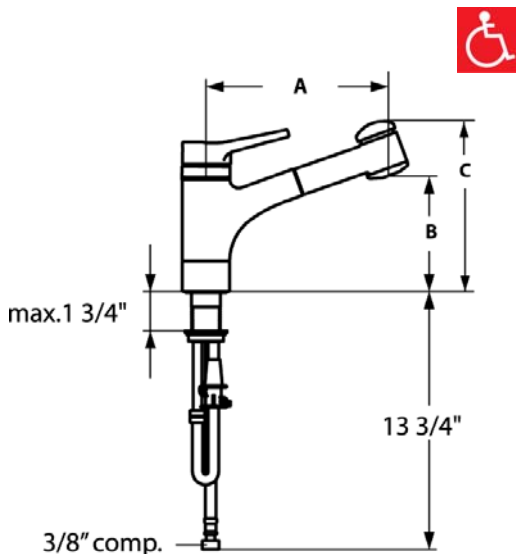

KWC DIVO-ARCO

Model number:

10.041.032.[---] 7" Reach

10.041.033.[---] 9" Reach

Single-hole, single-lever kitchen mixer with swivel spout and pull-out spray

Available in:

10.041.032.[---]

[000] All chrome

10.041.033.[---]

[000] All chrome

[127] Splendure™ Stainless Steel

Measurements:

10.041.032.[---] A= 7" B= 5" C= 7 1/2"

10.041.033.[---] A= 9" B= 5 1/2" C= 8"

Features:

- Swivel spout 140°
- Pull-out hand-spray
 - TAC turn and clean aerator
 - KWC JETCLEAN technology
 - automatic diverter reset
 - lockable spray mode
 - pull-out length 27"
- Universal ceramic disc cartridge with adjustable temperature and flow rate limitation
- Flexible supply hoses, 3/8" compression fittings
- Mounting hole size $\varnothing = 1 \frac{3}{8}$ "
- Flow rate: 2.2 gpm @ 60 psi