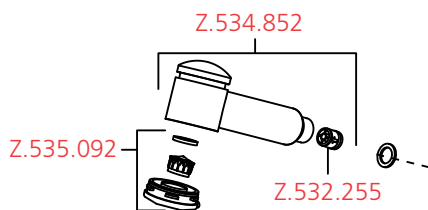

KWC DOMO
 10.061.002 A= 7"
 10.061.003 A= 9"

KWC DOMO
 10.061.002 A= 7"
 10.061.003 A= 9"

USA/CAN:

Backflow prevention (1x) and
 flow regulator in adapter.

USA/CAN:

KWC DOMO
10.061.013 A= 9"

KWC DOMO
10.061.991 A= 5 1/2"

KWC DOMO
10.061.013 A= 9"
10.061.991 A= 5 1/2"

KWC DOMO
10.061.023 9"

Ersatzteile
 Pièces de rechange
 Pezzi di ricambio
 Repuestos
 Spare parts

KWC DOMO
 10.061.032 7"
 10.061.033 9"

KWC DOMO
 10.061.032 7"
 10.061.033 9"