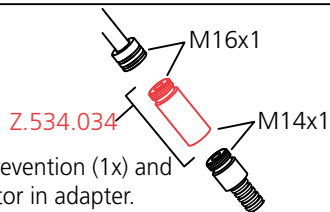

KWC DOMO
 10.061.002 A= 7"
 10.061.003 A= 9"

KWC DOMO
 10.061.002 A= 7"
 10.061.003 A= 9"

USA/CAN:

Backflow prevention (1x) and
 flow regulator in adapter.

USA/CAN:

KWC DOMO
10.061.013 A= 9"

KWC DOMO
10.061.991 A= 5 1/2"