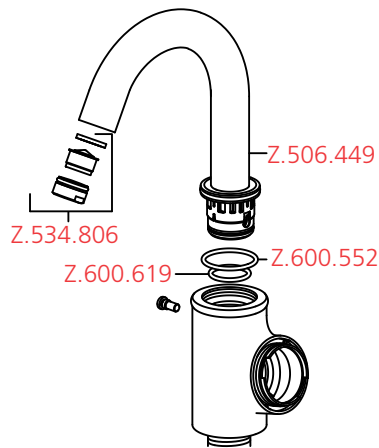

KWC DOMO
 10.061.002 A= 7"
 10.061.003 A= 9"

KWC DOMO
 10.061.002 A= 7"
 10.061.003 A= 9"

USA/CAN:

Backflow prevention (1x) and
 flow regulator in adapter.

USA/CAN:

KWC DOMO
10.061.013 A= 9"

KWC DOMO
10.061.991 A= 5 1/2"

KWC DOMO
10.061.013 A= 9"
10.061.991 A= 5 1/2"

KWC DOMO
10.061.023 9"

Ersatzteile
 Pièces de rechange
 Pezzi di ricambio
 Repuestos
 Spare parts

KWC DOMO
 10.061.032 7"
 10.061.033 9"

KWC DOMO
 10.061.032 7"
 10.061.033 9"