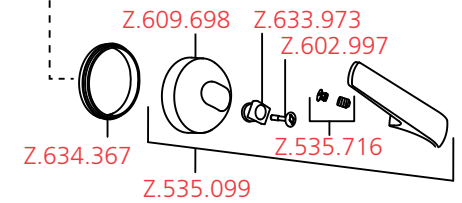

KWC DOMO
 10.061.002 A= 7"
 10.061.003 A= 9"

KWC DOMO
 10.061.002 A= 7"
 10.061.003 A= 9"

USA/CAN:

Backflow prevention (1x) and
 flow regulator in adapter.

USA/CAN:

KWC DOMO
10.061.013 A= 9"

KWC DOMO
10.061.991 A= 5 1/2"

KWC DOMO
10.061.013 A= 9"
10.061.991 A= 5 1/2"

KWC DOMO
10.061.023 9"

Ersatzteile
 Pièces de rechange
 Pezzi di ricambio
 Repuestos
 Spare parts

KWC DOMO
 10.061.032 7"
 10.061.033 9"

KWC DOMO
 10.061.032 7"
 10.061.033 9"