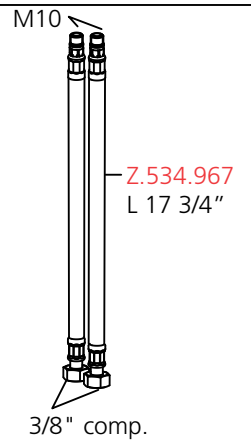

KWC DOMO
 10.061.002 A= 7"
 10.061.003 A= 9"

KWC DOMO
 10.061.002 A= 7"
 10.061.003 A= 9"

USA/CAN:

Backflow prevention (1x) and
 flow regulator in adapter.

USA/CAN:

KWC DOMO
10.061.013 A= 9"

KWC DOMO
10.061.991 A= 5 1/2"

KWC DOMO
10.061.013 A= 9"
10.061.991 A= 5 1/2"

KWC DOMO
10.061.023 9"

Ersatzteile
 Pièces de rechange
 Pezzi di ricambio
 Repuestos
 Spare parts

KWC DOMO
 10.061.032 7"
 10.061.033 9"

KWC DOMO
 10.061.032 7"
 10.061.033 9"