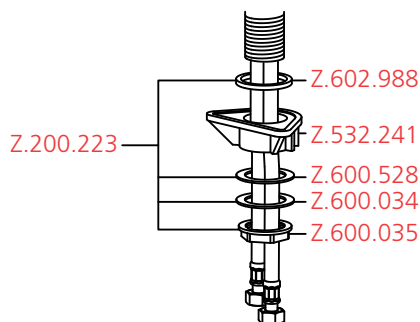

KWC DOMO
 10.061.002 A= 7"
 10.061.003 A= 9"

KWC DOMO
 10.061.002 A= 7"
 10.061.003 A= 9"

USA/CAN:

Backflow prevention (1x) and
 flow regulator in adapter.

USA/CAN:

KWC DOMO
10.061.013 A= 9"

KWC DOMO
10.061.991 A= 5 1/2"

KWC DOMO
10.061.013 A= 9"
10.061.991 A= 5 1/2"

KWC DOMO
10.061.023 9"

Ersatzteile
 Pièces de rechange
 Pezzi di ricambio
 Repuestos
 Spare parts

KWC DOMO
 10.061.032 7"
 10.061.033 9"

KWC DOMO
 10.061.032 7"
 10.061.033 9"