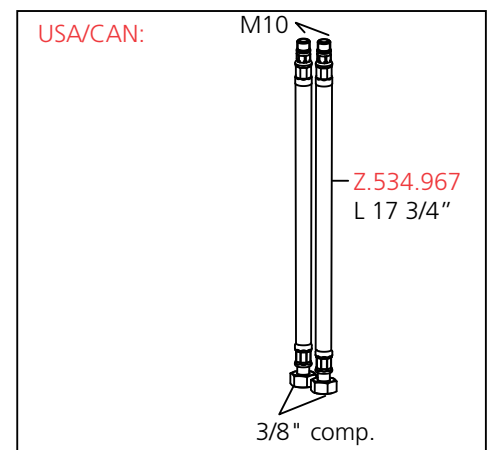

KWC DOMO
 10.061.002 A= 7"
 10.061.003 A= 9"

KWC DOMO
 10.061.002 A= 7"
 10.061.003 A= 9"

USA/CAN:

Backflow prevention (1x) and
 flow regulator in adapter.

USA/CAN:

KWC DOMO
10.061.013 A= 9"

KWC DOMO
10.061.991 A= 5 1/2"

KWC DOMO
10.061.013 A= 9"
10.061.991 A= 5 1/2"

KWC DOMO
10.061.023 9"

Ersatzteile
 Pièces de rechange
 Pezzi di ricambio
 Repuestos
 Spare parts

KWC DOMO
 10.061.032 7"
 10.061.033 9"

KWC DOMO
 10.061.032 7"
 10.061.033 9"