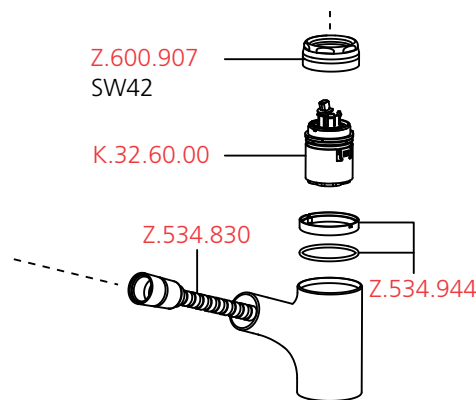

KWC DOMO
 10.061.002 A= 7"
 10.061.003 A= 9"

KWC DOMO
 10.061.002 A= 7"
 10.061.003 A= 9"

USA/CAN:

Backflow prevention (1x) and
 flow regulator in adapter.

USA/CAN:

KWC DOMO
10.061.013 A= 9"

KWC DOMO
10.061.991 A= 5 1/2"

KWC DOMO
10.061.013 A= 9"
10.061.991 A= 5 1/2"

KWC DOMO
10.061.023 9"

Ersatzteile
 Pièces de rechange
 Pezzi di ricambio
 Repuestos
 Spare parts

KWC DOMO
 10.061.032 7"
 10.061.033 9"

KWC DOMO
 10.061.032 7"
 10.061.033 9"