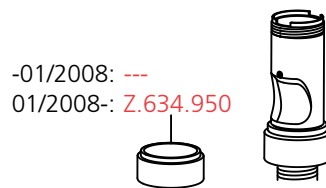

KWC DOMO
 10.061.002 A= 7"
 10.061.003 A= 9"

KWC DOMO
 10.061.002 A= 7"
 10.061.003 A= 9"

USA/CAN:

Backflow prevention (1x) and
 flow regulator in adapter.

USA/CAN:

KWC DOMO
10.061.013 A= 9"

KWC DOMO
10.061.991 A= 5 1/2"

KWC DOMO
10.061.013 A= 9"
10.061.991 A= 5 1/2"

KWC DOMO
10.061.023 9"

Ersatzteile
 Pièces de rechange
 Pezzi di ricambio
 Repuestos
 Spare parts

KWC DOMO
 10.061.032 7"
 10.061.033 9"

KWC DOMO
 10.061.032 7"
 10.061.033 9"