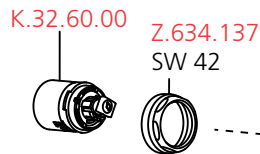

KWC DOMO
 10.061.002 A= 7"
 10.061.003 A= 9"

KWC DOMO
 10.061.002 A= 7"
 10.061.003 A= 9"

USA/CAN:

Backflow prevention (1x) and
 flow regulator in adapter.

USA/CAN:

KWC DOMO
10.061.013 A= 9"

KWC DOMO
10.061.991 A= 5 1/2"

KWC DOMO
10.061.013 A= 9"
10.061.991 A= 5 1/2"

KWC DOMO
10.061.023 9"

Ersatzteile
 Pièces de rechange
 Pezzi di ricambio
 Repuestos
 Spare parts

KWC DOMO
 10.061.032 7"
 10.061.033 9"

KWC DOMO
 10.061.032 7"
 10.061.033 9"