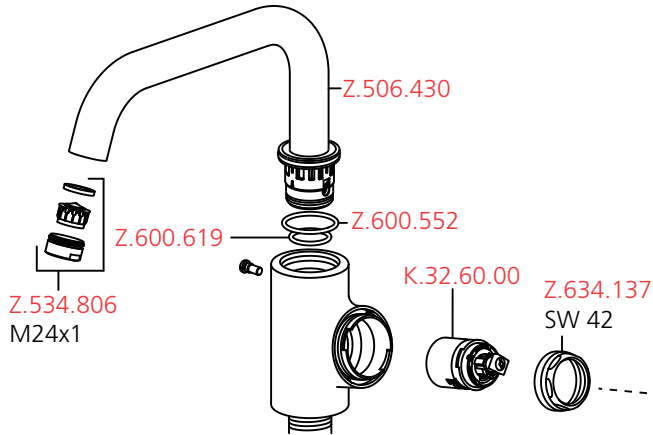

KWC DOMO
 10.061.002 A= 7"
 10.061.003 A= 9"

KWC DOMO
 10.061.002 A= 7"
 10.061.003 A= 9"

USA/CAN:

Backflow prevention (1x) and
 flow regulator in adapter.

USA/CAN:

KWC DOMO
10.061.013 A= 9"

KWC DOMO
10.061.991 A= 5 1/2"

KWC DOMO
10.061.013 A= 9"
10.061.991 A= 5 1/2"

KWC DOMO
10.061.023 9"

Ersatzteile
 Pièces de rechange
 Pezzi di ricambio
 Repuestos
 Spare parts

KWC DOMO
 10.061.032 7"
 10.061.033 9"

KWC DOMO
 10.061.032 7"
 10.061.033 9"