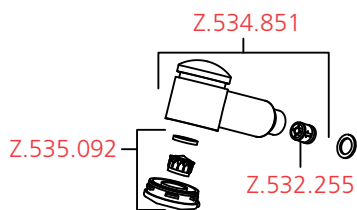

KWC DOMO
 10.061.002 A= 7"
 10.061.003 A= 9"

KWC DOMO
 10.061.002 A= 7"
 10.061.003 A= 9"

USA/CAN:

Backflow prevention (1x) and
 flow regulator in adapter.

USA/CAN:

KWC DOMO
10.061.013 A= 9"

KWC DOMO
10.061.991 A= 5 1/2"

KWC DOMO
10.061.013 A= 9"
10.061.991 A= 5 1/2"

KWC DOMO
10.061.023 9"

Ersatzteile
 Pièces de rechange
 Pezzi di ricambio
 Repuestos
 Spare parts

KWC DOMO
 10.061.032 7"
 10.061.033 9"

KWC DOMO
 10.061.032 7"
 10.061.033 9"