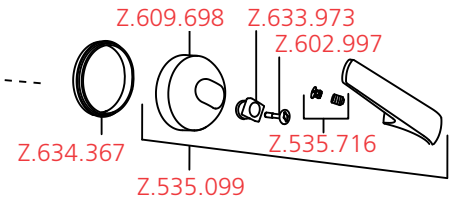

KWC DOMO
 10.061.002 A= 7"
 10.061.003 A= 9"

KWC DOMO
 10.061.002 A= 7"
 10.061.003 A= 9"

USA/CAN:

Backflow prevention (1x) and
 flow regulator in adapter.

USA/CAN:

KWC DOMO
10.061.013 A= 9"

KWC DOMO
10.061.991 A= 5 1/2"

KWC DOMO
10.061.013 A= 9"
10.061.991 A= 5 1/2"

KWC DOMO
10.061.023 9"

Ersatzteile
 Pièces de rechange
 Pezzi di ricambio
 Repuestos
 Spare parts

KWC DOMO
 10.061.032 7"
 10.061.033 9"

KWC DOMO
 10.061.032 7"
 10.061.033 9"