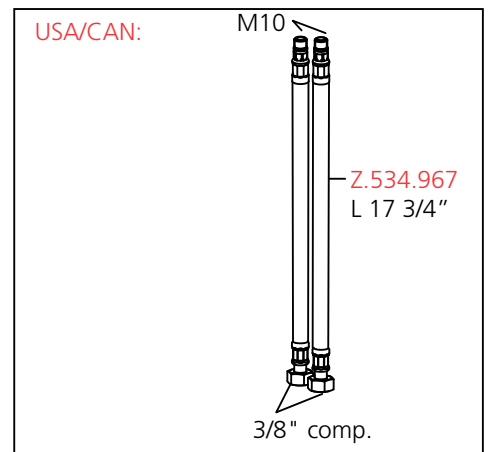

KWC DOMO
 10.061.002 A= 7"
 10.061.003 A= 9"

KWC DOMO
 10.061.002 A= 7"
 10.061.003 A= 9"

USA/CAN:

Backflow prevention (1x) and
 flow regulator in adapter.

USA/CAN:

KWC DOMO
10.061.013 A= 9"

KWC DOMO
10.061.991 A= 5 1/2"

KWC DOMO
10.061.013 A= 9"
10.061.991 A= 5 1/2"

KWC DOMO
10.061.023 9"

Ersatzteile
 Pièces de rechange
 Pezzi di ricambio
 Repuestos
 Spare parts

KWC DOMO
 10.061.032 7"
 10.061.033 9"

KWC DOMO
 10.061.032 7"
 10.061.033 9"