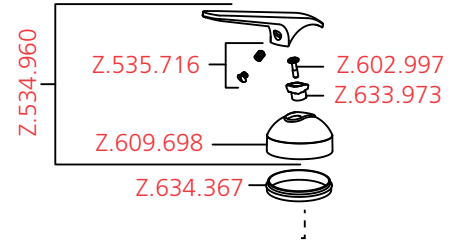

KWC DOMO
 10.061.002 A= 7"
 10.061.003 A= 9"

KWC DOMO
 10.061.002 A= 7"
 10.061.003 A= 9"

USA/CAN:

Backflow prevention (1x) and
 flow regulator in adapter.

USA/CAN:

KWC DOMO
10.061.013 A= 9"

KWC DOMO
10.061.991 A= 5 1/2"

KWC DOMO
10.061.013 A= 9"
10.061.991 A= 5 1/2"

KWC DOMO
10.061.023 9"

Ersatzteile
 Pièces de rechange
 Pezzi di ricambio
 Repuestos
 Spare parts

KWC DOMO
 10.061.032 7"
 10.061.033 9"

KWC DOMO
 10.061.032 7"
 10.061.033 9"