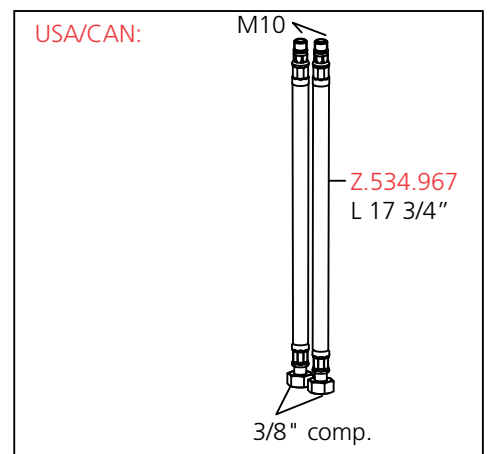

KWC DOMO
 10.061.002 A= 7"
 10.061.003 A= 9"

KWC DOMO
 10.061.002 A= 7"
 10.061.003 A= 9"

USA/CAN:

Backflow prevention (1x) and
 flow regulator in adapter.

USA/CAN:

KWC DOMO
10.061.013 A= 9"

KWC DOMO
10.061.991 A= 5 1/2"

KWC DOMO
10.061.013 A= 9"
10.061.991 A= 5 1/2"

KWC DOMO
10.061.023 9"

Ersatzteile
 Pièces de rechange
 Pezzi di ricambio
 Repuestos
 Spare parts

KWC DOMO
 10.061.032 7"
 10.061.033 9"

KWC DOMO
 10.061.032 7"
 10.061.033 9"