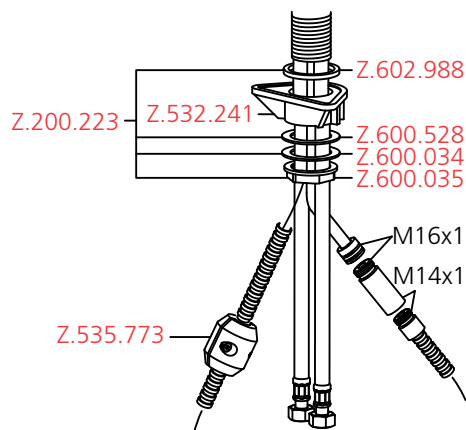

KWC DOMO
 10.061.002 A= 7"
 10.061.003 A= 9"

KWC DOMO
 10.061.002 A= 7"
 10.061.003 A= 9"

USA/CAN:

Backflow prevention (1x) and
 flow regulator in adapter.

USA/CAN:

KWC DOMO
10.061.013 A= 9"

KWC DOMO
10.061.991 A= 5 1/2"

KWC DOMO
10.061.013 A= 9"
10.061.991 A= 5 1/2"

KWC DOMO
10.061.023 9"

Ersatzteile
 Pièces de rechange
 Pezzi di ricambio
 Repuestos
 Spare parts

KWC DOMO
 10.061.032 7"
 10.061.033 9"

KWC DOMO
 10.061.032 7"
 10.061.033 9"